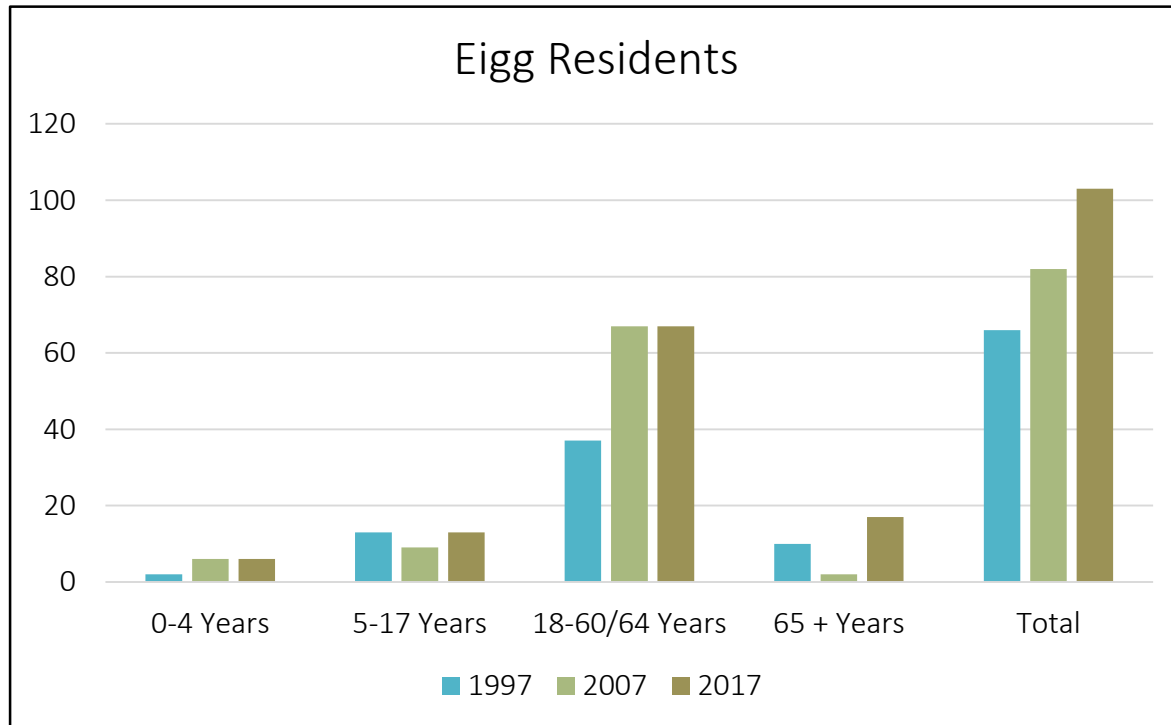

Transformation

Sustainable Population