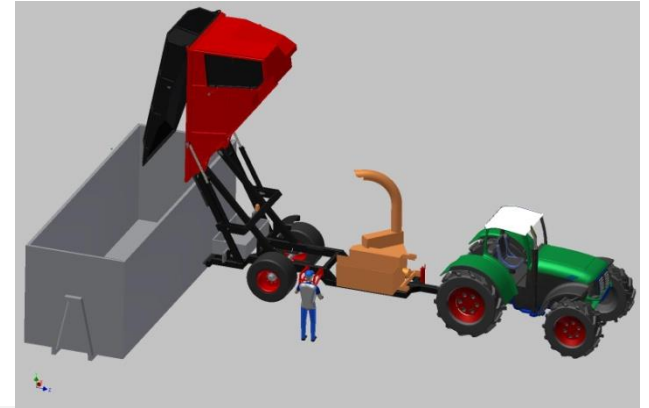

Technical needs

- Design & production of a specific wood chipper with tipper
- Rental service beyond the duration of the project at a min. running cost of €25 per hour of actual use

Technical needs

- Methodology for obtaining high quality wood chippings, e.g. storage & drying process
- Biomass burner installation